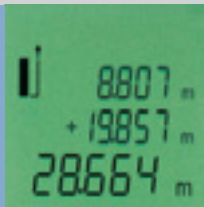

The Robust One – the indoor specialist with outdoor aspirations

Robustness and easy handling are the defining characteristics of this instrument. In addition to the well-known shortcut keys, are the minimum and maximum measurement functions, which enable horizontal and diagonal measurements e.g. in corners. The built in Power Range Technology™ permits making measurements of up to 80 m without target plates. This makes the robust one outdoor capable. To keep you from forgetting your measured values, there is also a memory function.

**Measuring made easy –
with your robust and reliable partner!**

Robust with IP54 – important for construction sites.

Heights: child's play to use with a press of a button

Features	Your advantages
Measuring range of 0.05 m/0.16 ft up to 100 m/325 ft; typ. accuracy ± 1.5 mm/ ± 0.06 in	Fast and accurate measurement of distances
Power Range Technology™	Measure long distances, up to 80 m without the need for a target plate
Continuous measurement	Measuring of minimum and maximum distances, e.g. for measuring a room diagonal
4-line display	Read several measured values with a single glance
Illuminated display	Measurement readings are visible even in the dark
Integrated spirit-level function	Horizontal alignment
Targeting assistance	For lining up targets over longer distances and in open spaces
IP54	Spray water and dust proof – essential for construction sites

Power Range Technology™

Measure distances up to 80 m even without a target plate and without moving a step.

Simple to operate

Due to the shortcut keys addition and subtraction, as well as surface and volume calculations could not be easier.